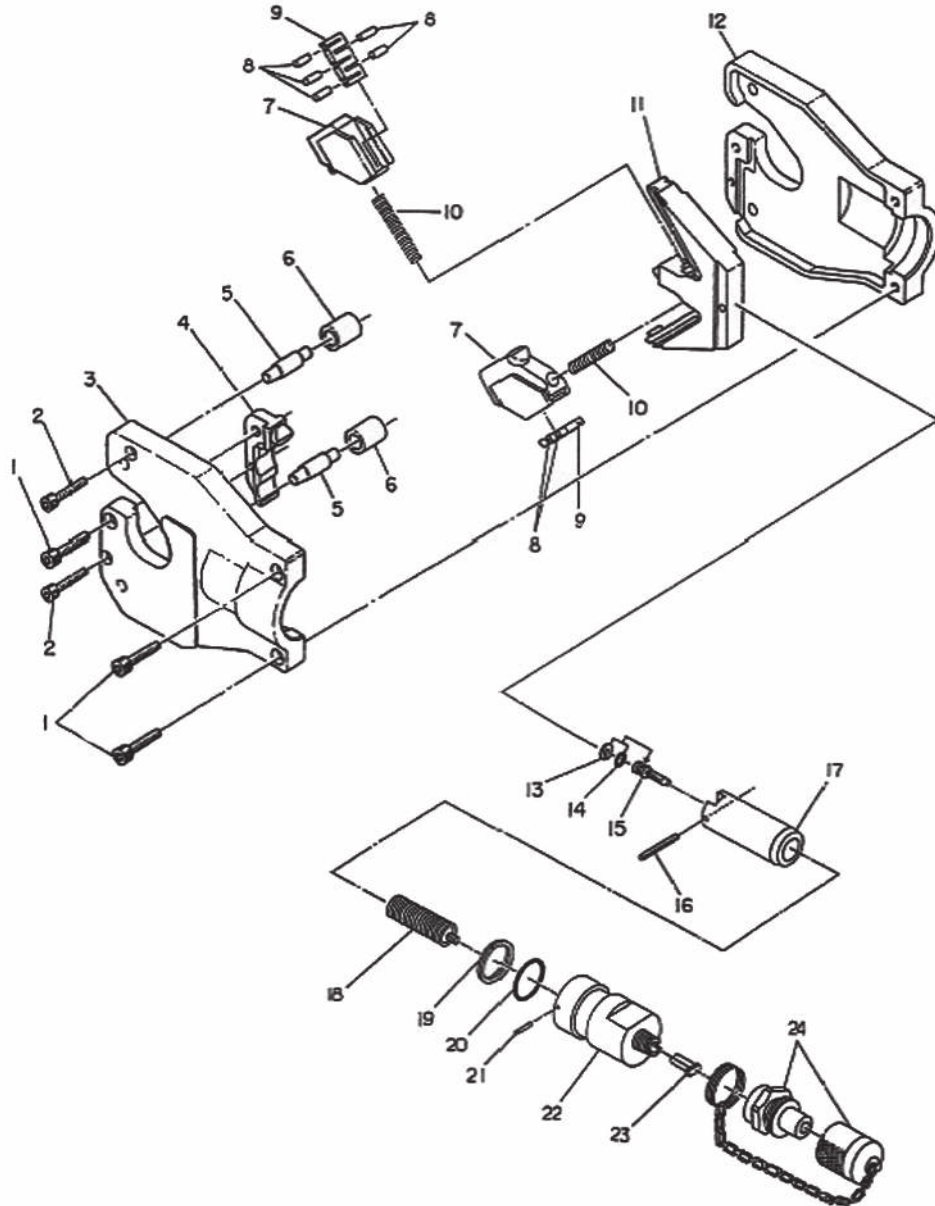

## EP-630HA BREAKDOWN

## **EP-630HA PARTS LIST**

<b>NO.</b>	<b>DESCRIPTION</b>	<b>CODE</b>	<b>QTY.</b>
1	M6 X 30 Screw	E3-49	3
2	M5 X 30 Screw	EG-64	2
3	Tool Cover (A)	6A-02	1
4	Fixed Jaw	UC-03	1
5	Pin (2)	6A-03	2
6	Bushing	6A-04	2
7	Side Jaw	6A-07E	2
8	Roller	UC-07	10
9	Roller Retainer	UC-08	2
10	Side Jaw Spring (369)	UC-06	2
11	Cam Yoke	6A-09	1
12	Tool Cover (B)	6A-10	1
13	P-6 Back-Up Ring (B.C.)	UC-28	1
14	P-6 O-Ring	RB-70	1
15	Retaining Screw	UC-12	1
16	4 X 30 Drive Pin (AW)	UC-14	1
17	Ram	6H-14	1
18	Ram Spring (388)	UC-35	1
19	P-32 Back-Up Ring (B.C.)	40-43	1
20	P-32 O-Ring	40-44	1
21	2 X 10 Dowel Pin (D)	30-19	1
22	Cylinder	6H-18	1
23	Spring Anchor	6H-17	1
24	Male Coupler P.H. Type	MC-8/DC-8	1